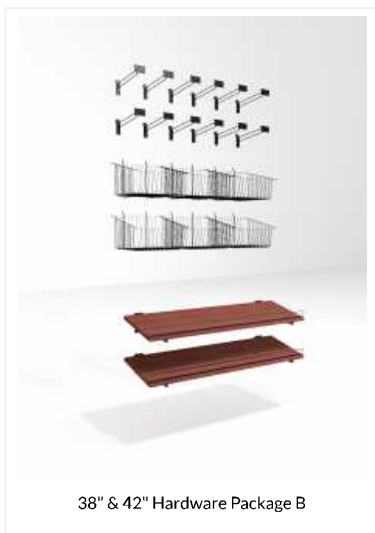

38" & 42" Hardware Package B