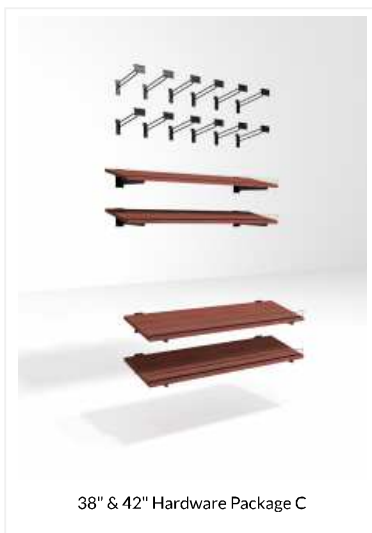

IFSUMB-XX-S In-Line Free Standing Undercounter Merchandiser Base – Slatwall

\$1,630.00–\$1,770.00

The IFSUMB is an InLine Free Standing Full-Height Straight Side Fixture with a Merchandiser Base cabinet. The 5" Valance is perfect for installing LED lighting in order to accentuate products on display. This slatwall merchandising base fixture is perfect for showing products that hang or are best displayed in baskets. The mid-level countertop provides a nice surface to display food items or a self-pay kiosk for customer check-out service.

The Accessory Package A ships with the inline merchandiser base fixture. Package A is a wire basket package including (12) Scanner Hooks, (24) Ticket Holders, (6) 12"x12"x8"x4" Slope Side Wire Baskets, (6) 12"x12"x4" Wire Baskets. Click on the Additional Information tab above for detailed information about each accessory packages.

Artwork packages can not be added to the IFSUMB however, the upper valence allows for easy installation of LED lighting to draw attention to the products placed in the InLine Merchandiser Base area.

~ Custom sizes available

38" & 42" Hardware Package C

Hardware Accessory Packages for InLine Free Standing Merchandiser Fixture Details

Hardware Accessory Package A consists of wire baskets and hooks. Package B includes two full width shelves with clear product stops along with wire baskets and hooks. Package C includes four full width shelves and wire hooks.